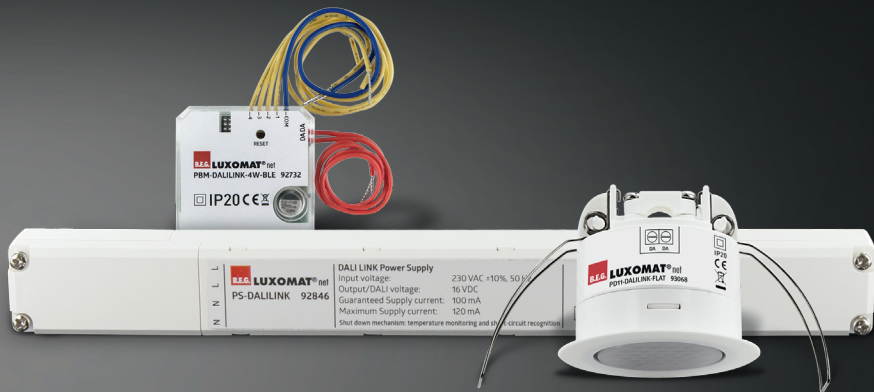

RESET
DALI
DALI LINK Power Supply
LUXOMAT^{net}
PBM-DALILINK-4W-BLE 92732
IP20 CE

L
L
N
N

LUXOMAT^{net}
PS-DALILINK 92846

DALI LINK Power Supply
Input voltage: 230 VAC ±10%, 50 Hz
Output/DALI voltage: 16 VDC
Guaranteed Supply current: 100 mA
Maximum Supply current: 120 mA
Shut down mechanism: temperature monitoring and short-circuit recognition

IP20
LUXOMAT^{net}
P011-DALILINK-FLAT 93068